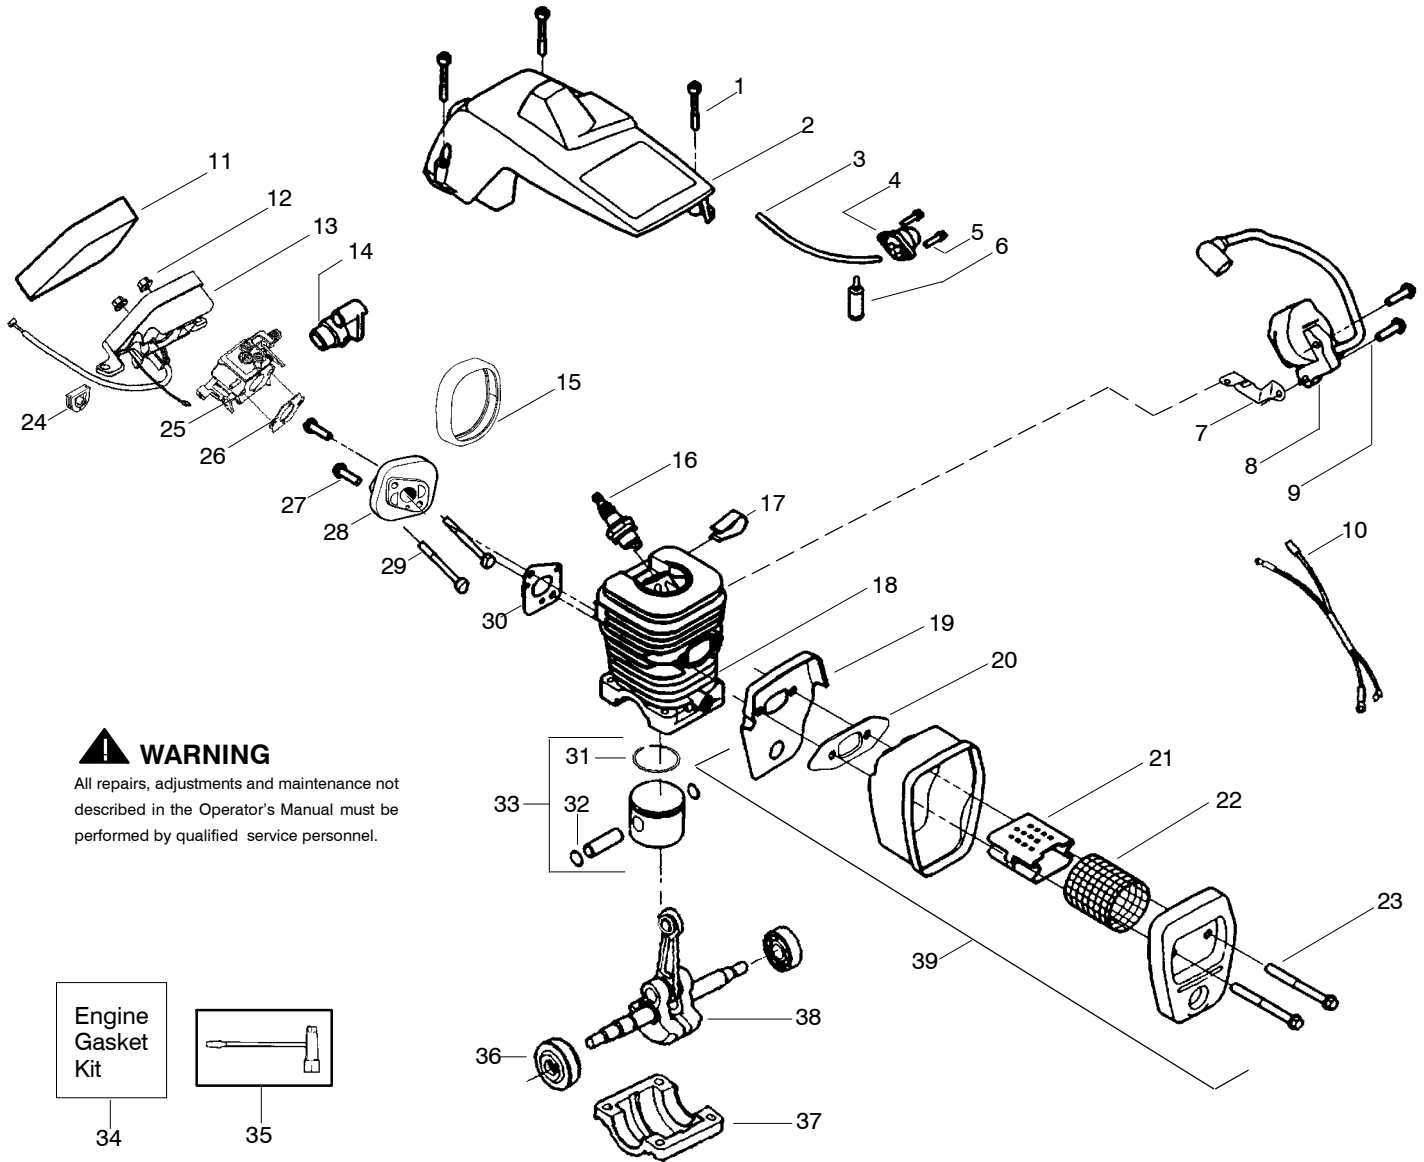

WARNING

All repairs, adjustments and maintenance not described in the Operator's Manual must be performed by qualified service personnel.

Ref.	Part No.	Description	Ref.	Part No.	Description	Ref.	Part No.	Description
1.	530016153	Screw	21.	530037813	Diffuser - Muffler	38.	530047062	Assy - Crankshaft
2.	530047578	Assy - Cylinder Shield	22.	530036103	Screen - Spark	39.	530047207	Assy - Muffler (Incl. 19,20,21,22,23)
3.	530069247	Kit - Fuel Line (Small)	23.	530016132	Bolt - Muffler			
4.	530071835	Kit - Air Purge (incl. #5)	24.	530047631	Grommet - Throttle Cable			
5.	530015780	Screw	25.	545081885	Kit - Carburetor (WT-891) (Incl. grommet)			
6.	530095646	Assy - Fuel Pick-up	26.	530069608	Gasket - Carb. (kit)			Not Shown
7.	530047442	Strap - Ground	27.	530016386	Screw			
8.	530039167	Ignition Module	28.	530049700	Carb. Adapter			
9.	530015814	Screw	29.	530016187	Screw			
10.	530057475	Assy - Wire Harness	30.	530069608	Gasket - Adaptor (kit)			
11.	530037793	Foam - Air Filter	31.	530037380	Ring - Piston			Manual
12.	530016101	Nut	32.	530015697	Retainer - Piston Pin			(Scan)
13.	530057702	Assy - Air Box	33.	545081872	Kit - Piston (Incl. 31 & 32)			(Euro 1)
14.	530035526	Grommet - Carb Adjust	34.	530069608	Kit - Engine Gasket (Incl. 20, 26 & 30)			(Euro 2)
15.	530054144	Seal - Carb Adapter	35.	530031135	Scrench			(Euro 3)
16.	952030150	Spark Plug (RCJ-7Y)	36.	530056363	Assy - Seal & Bearing			(Euro 4)
17.	530016136	Clip - High Tension Lead	37.	530037935	Cap - Crankcase			(Euro 5)
18.	545122101	Cylinder						(Euro 4)
19.	530049870	Backplate - Muffler						(Euro 5)
20.	530069608	Gasket - Muffler (kit)						(Russian)
								(Turkish)
								Decal - Warning

✓ = NEW PART NUMBER FOR THIS IPL

* = REFER TO THE SERVICE REFERENCE INDICATED FOR MORE INFORMATION. (LOCATED AT END OF IPL)